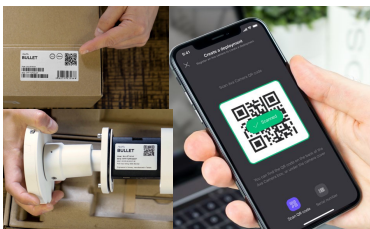

# SIMPLE: RELIABLE & FRICTIONLESS ACCESS

Native mobile experience with remote unlock, digital badges and automatic entry detection

Choose your way in with readers that support mobile, PIN, keycards and fobs, Apple Watch and digital Guest Pass

Intercom technology with responsive voice AI and easy routing to anyone's cell phone

Secure, touchless entry with Wave to Unlock and patented Triple Unlock technology for 99.9% reliability

# SIMPLE: POWERFUL VIDEO AT YOUR FINGERTIPS

Mobile ready makes video easily accessible to anyone on your team

Browser-based for easy access from anywhere in the world

QR-code onboarding for cameras makes installing your system quick and easy