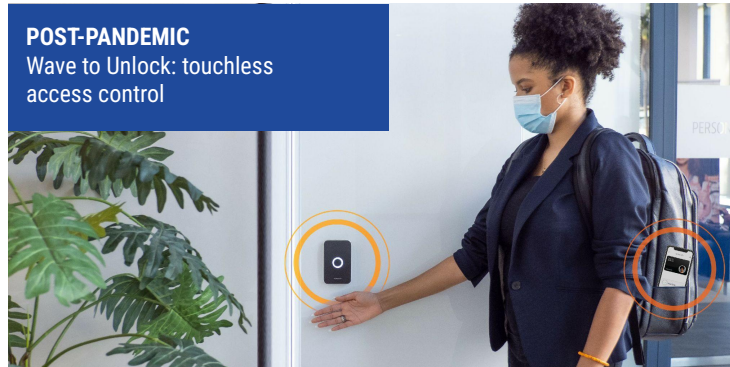

FUTUREPROOF: POWERFUL TODAY, PROTECTED TOMORROW

A Real Life Case Study - the Pandemic

We adapted to the Pandemic without having to roll a single truck, or update a single server:

From having to touch a reader to unlock the door, to now unlocking via a hand wave we adapted to the changing security requirements of our customers. We did this automatically overnight via the web, without a single truck roll, no service impact and no customer friction.

The Benefits of Future Proofed IOT hardware:

- Backward and forward compatibility
  - Easily integrate with physical on-premises systems and logical software systems
- Over-the-air (OTA) updates and real-time feature delivery means less work for your security & IT teams and lower management costs
- Scale up easy - add doors, cameras, sites, storage, users
- All devices stay up to date with latest security patches and enhancements