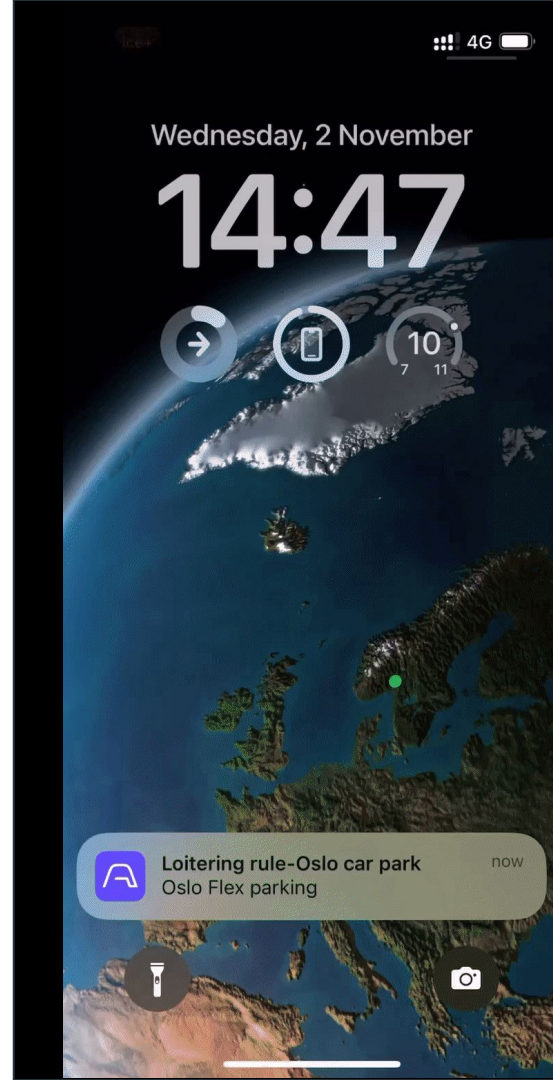

SMART: REAL TIME VIDEO ALERTS

Alerts and triggers based on rules that your team has created

Receive alerts about alarms and anomalies on your mobile device that provide actionable information

Alerts and triggers based on rules that your team has created around audio, sensors, access control, people, vehicles, loitering, counts, line crossings or LPR events

Quickly investigate events by conducting deployment-wide object & similarity searches. Browse video by person and vehicle activity.