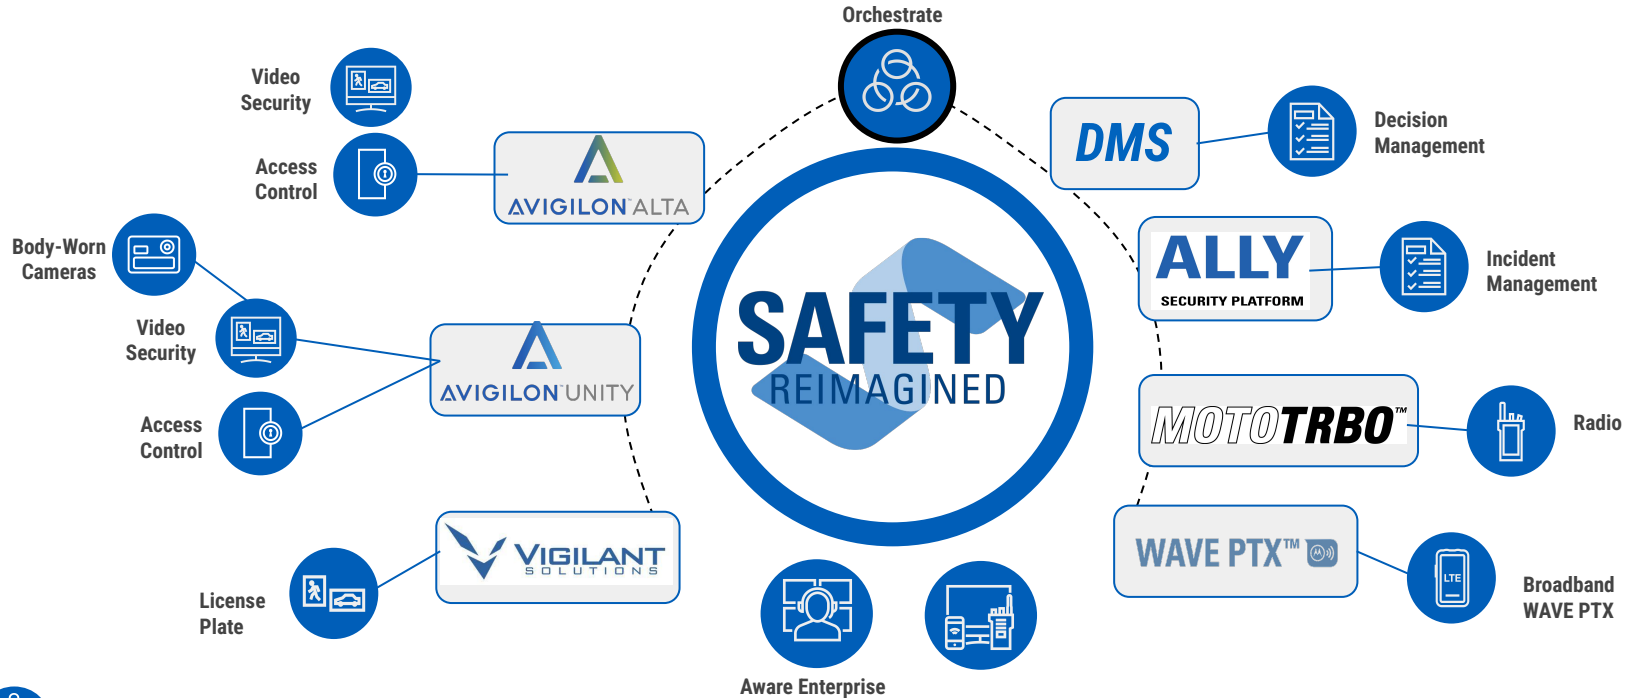

POWERFUL ALONE. GAME CHANGING TOGETHER.

THE ONLY ECOSYSTEM TO UNIFY VOICE, VIDEO, ANALYTICS, AND SOFTWARE. THAT'S SAFETY REIMAGINED!