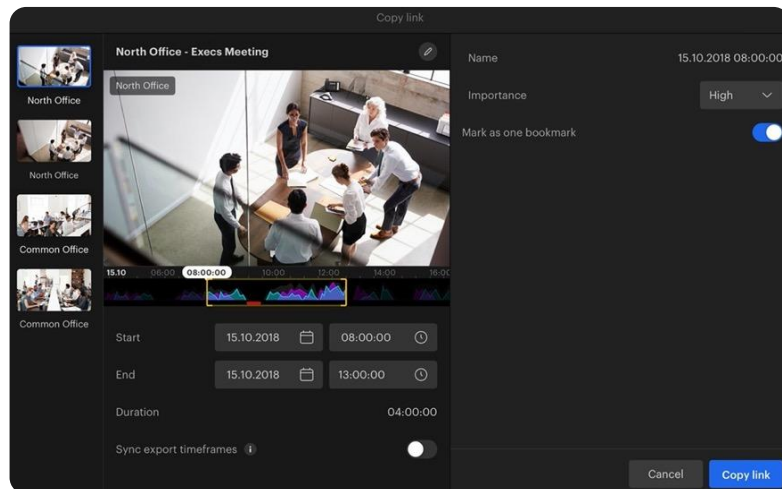

QR-code onboarding for cameras makes installing your system quick and easy

Easily create & share links to footage from the playback timeline, search, or alarms & events