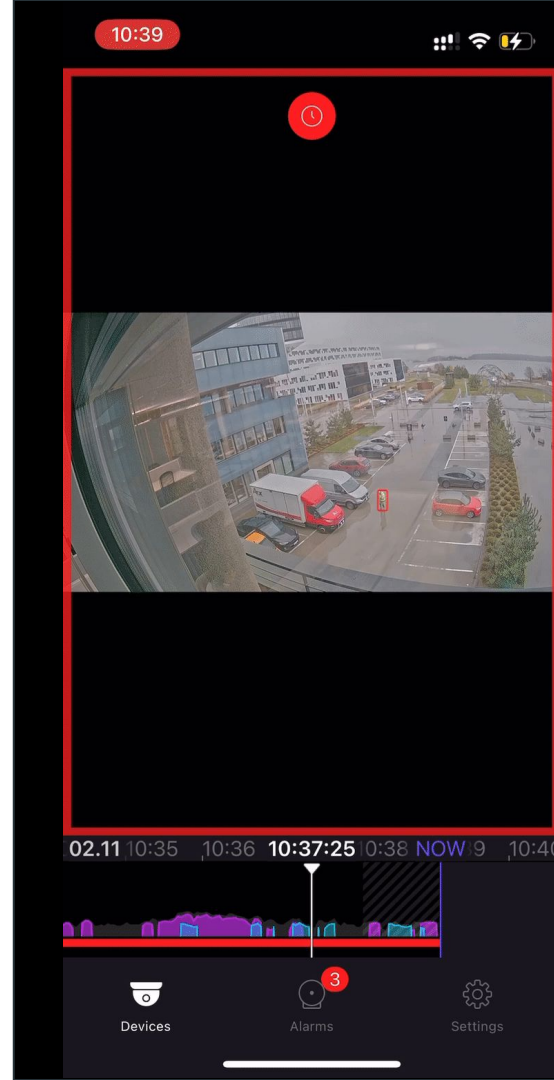

Scalable with real-time AI and cost-effective cloud management